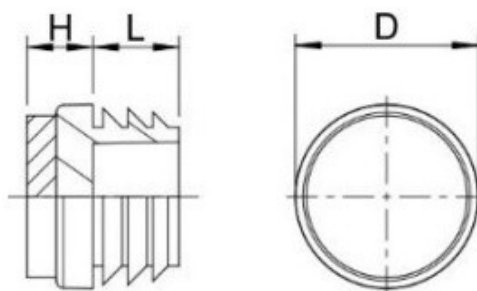

PRODUCT SHEET

Description:

Insert Glide For Round Tubes, Diam 25mm, PE, Black

Item number:

10.02.100-0

Units	Box	Carton	HS Code	Barcode
Pcs.	1	5000	3901908099	
5704866006903				

D	H	L
14,0	4,0	9,3
15,0	4,0	9,6
19,0	4,1	11,0
20,0	4,0	12,0
22,0	4,0	11,8
25,0	5,0	11,8
30,0	5,0	14,0
35,0	5,0	14,3
40,0	5,0	11,7
42,0	5,0	11,5
50,0	5,2	16,0